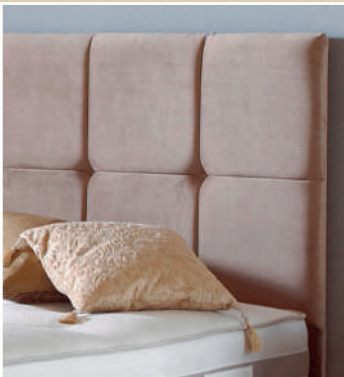

NEPTUNE

SINGLE £69
DOUBLE £99
KING £129