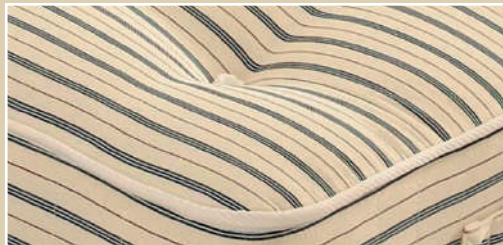

SINGLE £120
4FT/DOUBLE £160
KING £190

ALL PRICES PLUS VAT

The Hotel Classic Ortho contract mattress is manufactured using a 13.5 gauge open coil spring unit and a 9g full frame for extra support with generous layers of luxury fillings. It is finished in a high quality 100% cotton fabric and is hand tufted to provide a supportive and comfortable sleep. The Hotel Classic mattress can be used with any type of base.